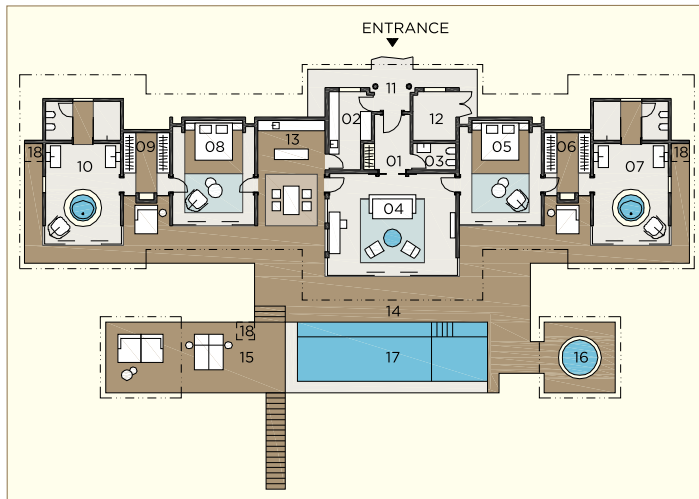

Prestigiously located on the tip of the island, in an exclusive private domain, this two-bedroom overwater residence fringed with traditional thatch offers an elegant living space with carefully curated elements. Louvered shutters let the breeze flow through, while a deep sofa is covered in scatter cushions, ideal for settling down with a good book. The dining area provides a central space while the ocean is the backdrop from every aspect - from the two spacious bathrooms featuring circular baths, to the elegant bedrooms. Swim in your own pool and relax on the sun deck, or step directly into the lagoon. Kick back under one of two gazebos - one with a sunken hot tub and the other with daybeds.

# OCEAN POOL HOUSE

### INTERIOR AREA

01	Entrance Hall	9 m <sup>2</sup>
02	Kitchen	11 m <sup>2</sup>
03	Toilet	4 m <sup>2</sup>
04	Living Room	45 m <sup>2</sup>
05	Bedroom	30 m <sup>2</sup>
06	Walk-in Closet	10 m <sup>2</sup>
07	Bathroom	37 m <sup>2</sup>
08	Bedroom	30 m <sup>2</sup>
09	Walk-in Closet	10 m <sup>2</sup>
10	Bathroom	37 m <sup>2</sup>

### EXTERIOR AREA

11	Entry Deck	16 m <sup>2</sup>
12	Service Room	8 m <sup>2</sup>
13	Dining Room	23 m <sup>2</sup>
14	Terrace	123 m <sup>2</sup>
15	Gazebo + Day Bed	46 m <sup>2</sup>
16	Jacuzzi	17 m <sup>2</sup>
17	Swimming Pool	10,7 m x 3,5 m
18	Outdoor Shower	-