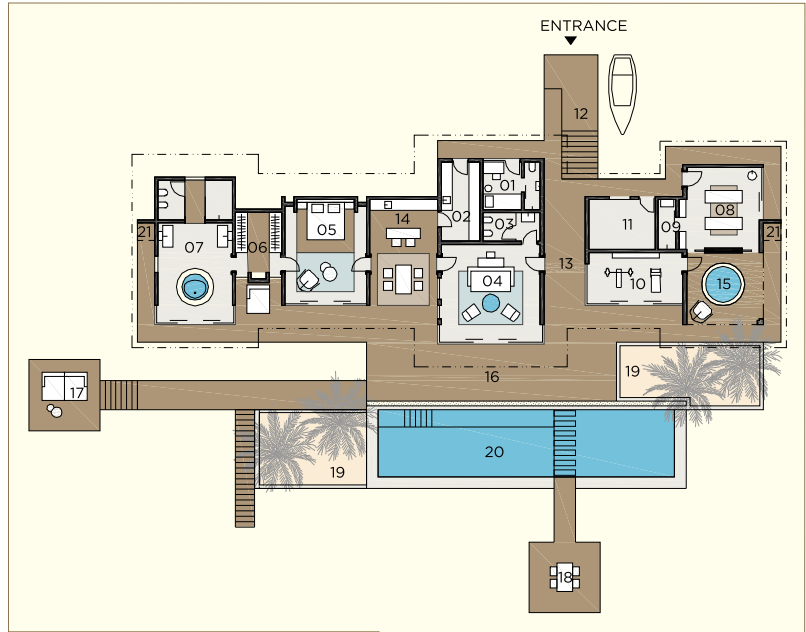

ROMANTIC POOL RESIDENCE

Accessible only by boat, this ultra-private one-bedroom villa suspended above the lagoon with uninterrupted views of the ocean offers utmost privacy and romance, making it perfect for honeymooners or those who looking for ultra-luxury, including a private chef and butler. All rooms open onto the terraces, where the Jacuzzi, pool, sundeck and sunken bath offer varying aspects towards the horizon. Dine inside or over the water in a dining gazebo on its own jetty at sunset, or enjoy sundowners on the sumptuous daybeds. Interiors are designed with natural materials and neutral colours with occasional ikat accents or animal prints. With a personal gym and spa treatment rooms inside the residence there's little reason to leave.

ROMANTIC POOL RESIDENCE

INTERIOR AREA

01	Butler's Room	11 m ²
02	Kitchen	12 m ²
03	Toilet	6 m ²
04	Living Room	35 m ²
05	Bedroom	30 m ²
06	Walk-in Closet	10 m ²
07	Bathroom	37 m ²
08	Massage Room	23 m ²
09	Shower	4 m ²
10	Private Gym	17 m ²
11	Service Room	12 m ²

EXTERIOR AREA

12	Entry Deck	45 m ²
13	Entrance Atrium	14 m ²
14	Dining Room	23 m ²
15	Private Spa	19 m ²
16	Terrace	144 m ²
17	Gazebo + Day Bed	16 m ²
18	Dining Gazebo	19 m ²
19	Private Beach	57 m ²
20	Swimming Pool	16,5 m x 3,9 m
21	Outdoor Shower	-

Total Interior Area	197 m ²
Total Exterior Area	337 m ²
Swimming Pool Area	64 m ²

TOTAL AREA 598 m²

Number of Residences 1
Layout 1 Bedroom + 1 Living Room