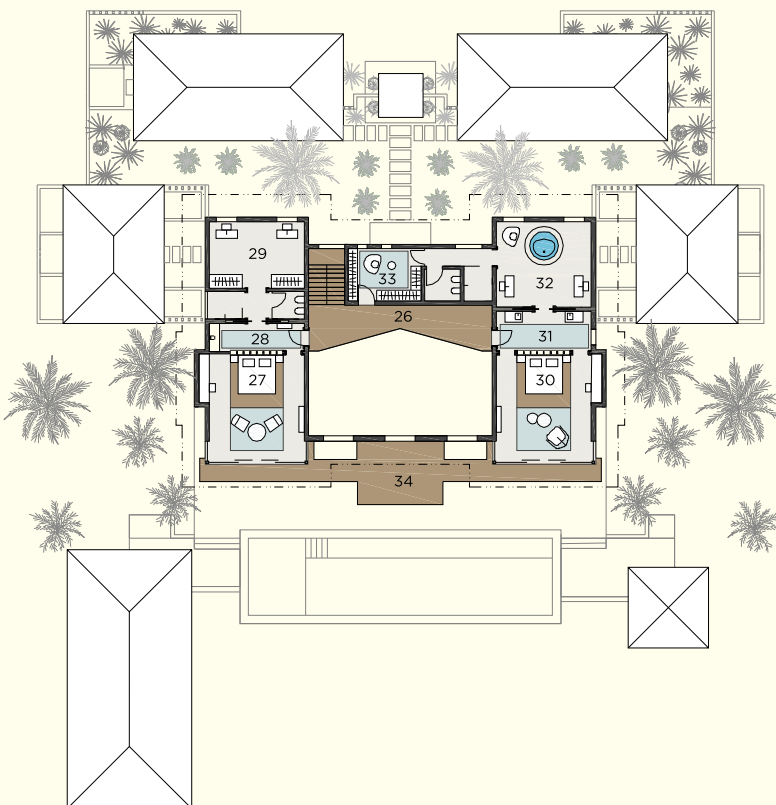

Imagine the definitive ultimate beach residence. Secluded on a pristine private beach, the carefully curated interiors deliver comfort, style and elegance in equal measures. Large enough to accommodate a group of up to 10 members of family or friends, these two-storey detached residences are laid out with privacy in mind. Each of the four bedrooms faces the ocean across a stretch of icing sugar sand; the first floor bedrooms have generous balconies while the ground floor opens onto the pool. Indoor and outdoor bathrooms are connected by a garden atrium. Flanked by two gazebos for dining, resting or playing, the pool reflects the ocean and is the central focus. Behind the living space a gym, spa room and outdoor living area offer plenty of quiet spaces to retire to. Subdued lighting and large format photography provide visual breaks to the sea of natural wood and stone that set the tone of the interiors.

GROUND FLOOR

INTERIOR AREA

01	Entrance Hall	10 m ²
02	Service Room	5 m ²
03	Toilet	5 m ²
04	Kitchen	13 m ²
05	Living Room + Dining Area	82 m ²
06	Bedroom	38 m ²
07	Bedroom Front Hall	9 m ²
08	Bathroom	35 m ²
09	Bedroom	38 m ²
10	Bedroom Front Hall	9 m ²
11	Bathroom	35 m ²
12	Massage Room	29 m ²
13	Private Gym	29 m ²

EXTERIOR AREA

14	Entrance Atrium	250 m ²
15	Spa	26 m ²
16	Gazebo with Day Bed	26 m ²
17	Bathroom Garden	26 m ²
18	Outdoor Bathroom	42 m ²
19	Bathroom Garden	26 m ²
20	Outdoor Bathroom	42 m ²
21	Gazebo with Dining Area, Outdoor Kitchen & Pool Table	76 m ²
22	Terrace	139 m ²
23	Gazebo with Day Bed	10 m ²
24	Swimming Pool	16,8 m x 4,2 m
25	Outdoor Shower	-