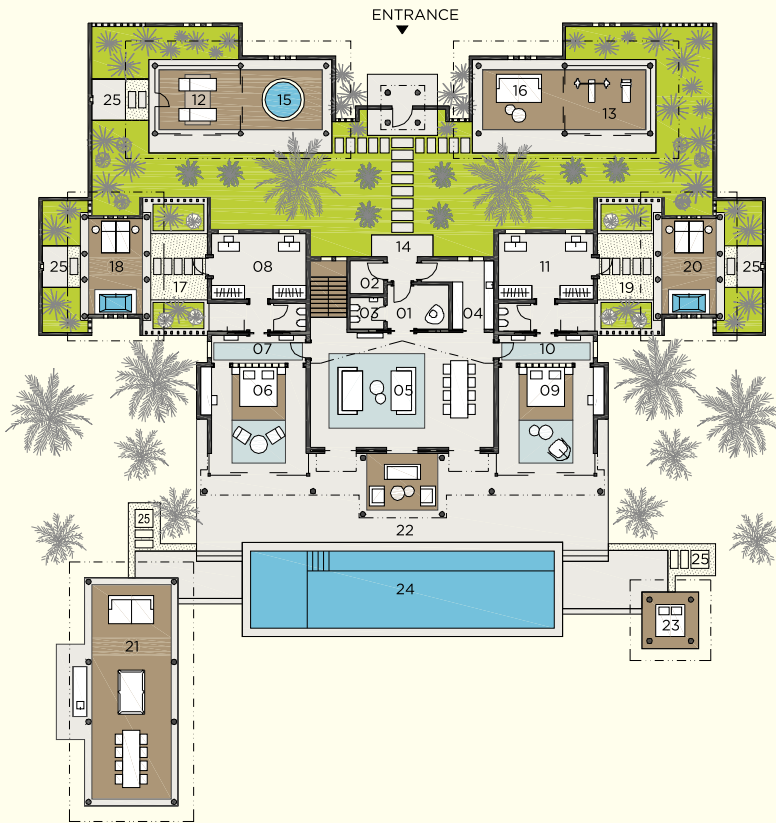

Imagine the definitive ultimate beach residence. Secluded on a pristine private beach, the carefully curated interiors deliver comfort, style and elegance in equal measures. Large enough to accommodate a group of up to 10 members of family or friends, these two-storey detached residences are laid out with privacy in mind. Each of the four bedrooms faces the ocean across a stretch of icing sugar sand; the first floor bedrooms have generous balconies while the ground floor opens onto the pool. Indoor and outdoor bathrooms are connected by a garden atrium. Flanked by two gazebos for dining, resting or playing, the pool reflects the ocean and is the central focus. Behind the living space a gym, spa room and outdoor living area offer plenty of quiet spaces to retire to. Subdued lighting and large format photography provide visual breaks to the sea of natural wood and stone that set the tone of the interiors.

GROUND FLOOR

INTERIOR AREA

01	Entrance Hall	10 m ²
02	Service Room	5 m ²
03	Toilet	5 m ²
04	Kitchen	13 m ²
05	Living Room + Dining Area	82 m ²
06	Bedroom	38 m ²
07	Bedroom Front Hall	9 m ²
08	Bathroom	35 m ²
09	Bedroom	38 m ²
10	Bedroom Front Hall	9 m ²
11	Bathroom	35 m ²
12	Massage Room	29 m ²
13	Private Gym	29 m ²

EXTERIOR AREA

14	Entrance Atrium	250 m ²
15	Spa	26 m ²
16	Gazebo with Day Bed	26 m ²
17	Bathroom Garden	26 m ²
18	Outdoor Bathroom	42 m ²
19	Bathroom Garden	26 m ²
20	Outdoor Bathroom	42 m ²
21	Gazebo with Dining Area, Outdoor Kitchen & Pool Table	76 m ²
22	Terrace	139 m ²
23	Gazebo with Day Bed	10 m ²
24	Swimming Pool	16,8 m x 4,2 m
25	Outdoor Shower	-